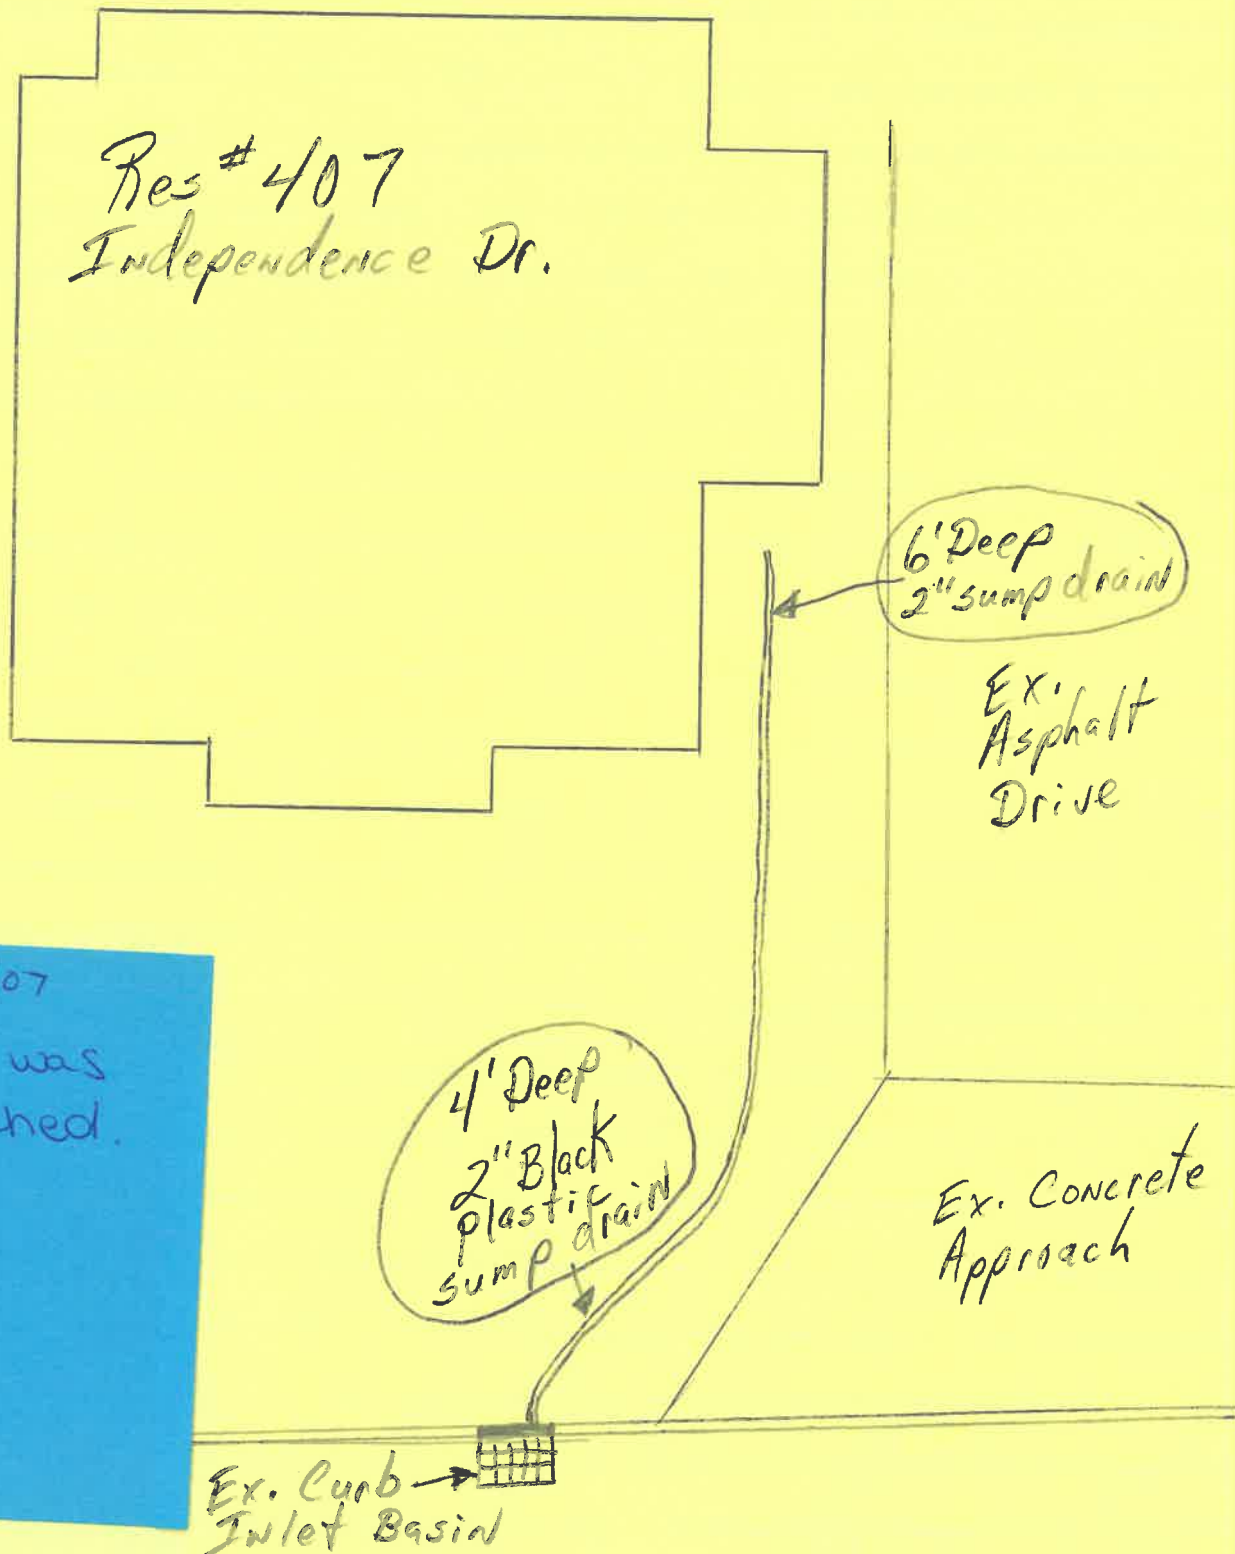

Date Installed : 8-6-07  
Installed by : Bob Cordes  
Inspected by : Rex Moll

Per Rex 9/4/07  
Catch Basin was  
never patched.